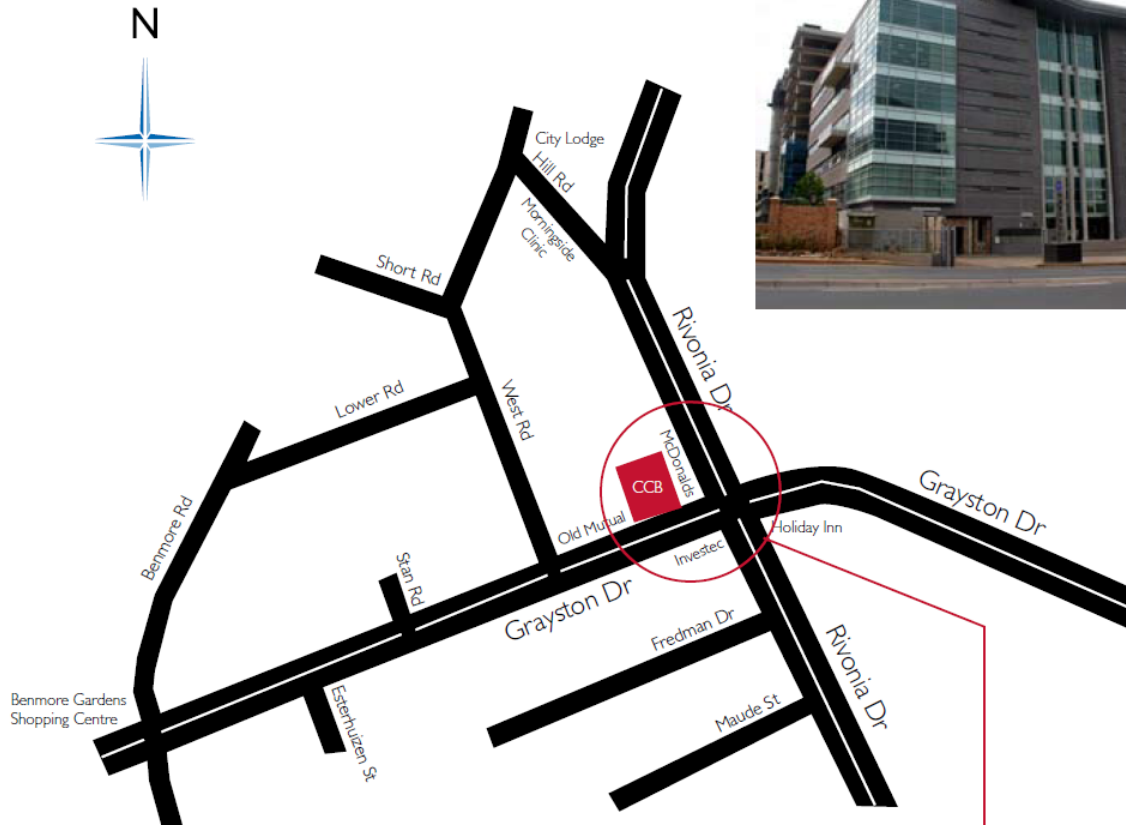

中国建设银行

China Construction Bank

Johannesburg Branch

1st Floor, 95 Grayston Drive, Sandton,
2196, Postnet Suite902, Private Bag x9,
Benmore, 2010, South Africa

Telephone: +27 11 217 2800

Fax: +27 11 217 2801

Email: gmbatha@umk.co.za

Directions to China Construction Bank (CCB)

Grayston Drive in front of the CCB building has an island in the middle of the road which does not allow traffic from the East to turn right into the CCB parking.

- When approaching from an Eastern direction, travelling West on Grayston Drive (from N1), turn right into Rivonia and left into Hill Rd at the Morningside Medi-Clinic. At the next road, turn left at the circle into West Rd and continue until you reach Grayston Drive (T-junction) opposite Investec and then turn left into Grayston Drive. CCB will be on your left.
- When approaching from a Western direction (driving East) in Grayston Drive from Benmore Shopping Centre, the entrance into the secure parking area will be on your left just before you reach Rivonia Drive.